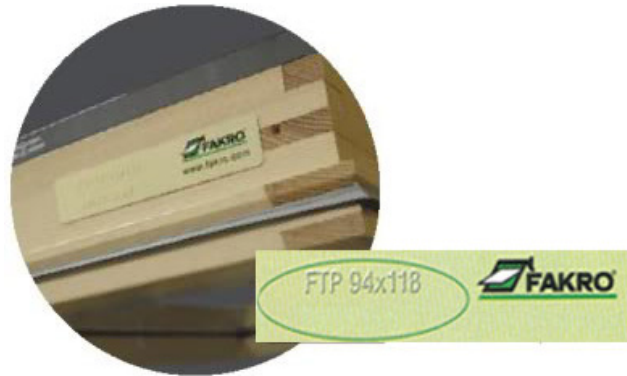

Ordering blinds for the Skylight window could not be easier, on most occasions you don't even have to measure. On the frame of your window there will be a plate detailing the window code. Use the information below to find the code and order online.

Locating Your Optilight® Window

The product plate will look something like this. Use the Window Size and frame size below for reference.

Optilight® are another brand for Fakro® so may have the same product plate.